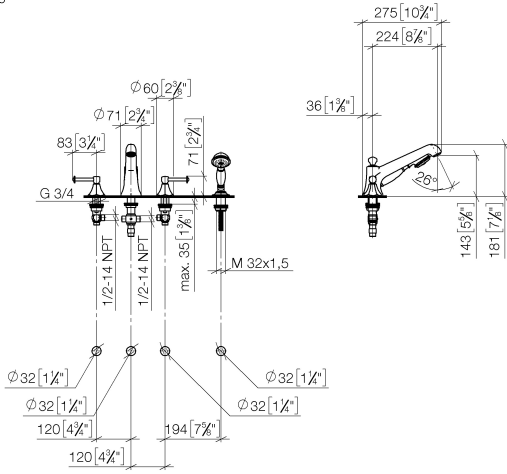

ST 030 100 3370

- spout: circular, air-enriched flow
- max. spout flow rate 23 l/min
- Hand shower: COMPACT RAIN, max. flow rate 6.8 l/min (at 3 bar)
- complete hand shower set with anti-scale system
- 225mm projection
- automatic bath/shower diverter
- height of mixer 185 mm
- height up to aerator 140 mm
- hole diameter valve 32 mm
- hole diameter spout 32 mm
- hole diameter for complete hand shower set 32 mm
- rosette for spout Ø 70mm
- rosette for complete hand shower set Ø 60mm
- rosette for deck valve Ø 60mm
- metal shower hose 1750mm with integrated anti-twist protection

ST 030 100 3370

- 225mm projection
- complete hand shower set: normal flow
- spout: circular, air-enriched flow
- complete hand shower set with anti-scale system
- automatic bath/shower diverter
- height of mixer 185 mm
- height up to aerator 140 mm
- hole diameter valve 32 mm
- hole diameter spout 32 mm
- hole diameter for complete hand shower set 32 mm
- rosette for spout Ø 70mm
- rosette for complete hand shower set Ø 60mm
- rosette for deck valve Ø 60mm
- metal shower hose 1750mm with integrated anti-twist protection
- max. spout flow rate 23 l/min
- max. flow for complete hand shower set 6.8 l/min

Recommended miscellaneous

Perfecto installation kit - 12 614 970 90

ST 030 100 3370

mm [inches]
1:10

Flow rate chart

Certificates

LGA_8028.

Belgaqua_21-380-
27_4.

ST 030 100 3370

Spare parts list

No.	Item Number	Name	Quantity used	Delivery time
1	20 000 370-00	side panel	1	60
2	13 502 380-00	spout	1	60
3	12 502 970 90	High pressure hose 1/2" x 1/2" x 400 mm -	2	2
4	20 000 371-00	side panel	1	60
5	27 703 370-00	shower set	1	60